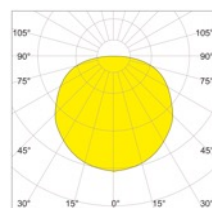

Technical specifications

lamp	LED		
voltage	24 V=		
power direct	15 W/m	20 W/m	24 W/m
splitting	100 mm		
deep of recess	70 mm		
dimensions	(B x H) 38 x 33 mm		
surface	Alu anodised	white powder-coated RAL 9016	
colour temp.	2700 K	3000 K	4000 K 5000 K
protection	IP40		

Drawing

Mounting

with tension spring

28 x 903 mm / 28 x 1353 mm / 28 x 1803mm

Accessory

- Power Supply 24 V
- connecting cable
- Dali-Dim / Switch-Dim
- 1-10 V Dim

opal cover

power	luminous flux
15W/m	1276lm/m
20W/m	1594lm/m
24W/m	1913lm/m

microprismatic cover

power	luminous flux
15W/m	830lm/m
20W/m	1038lm/m
24W/m	1245lm/m