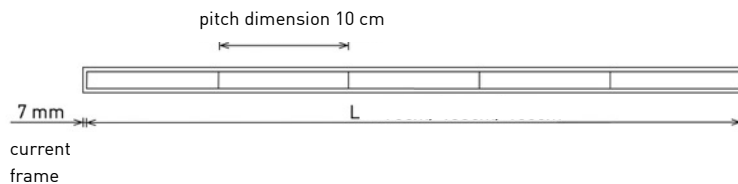

Technical specifications

lamp	LED		
voltage	24 V=		
power direct	15 W/m	20 W/m	24 W/m
splitting	100 mm		
deep of recess	70 mm		
dimensions	(B x H) 38 x 33 mm		
surface	Alu anodised	white powder-coated RAL 9016	
colour temp.	2700 K	3000 K	4000 K 5000 K
protection	IP40		

Drawing

Mounting

with tension spring

28 x 903 mm / 28 x 1353 mm / 28 x 1803mm

Accessory

- Power Supply 24 V
- connecting cable
- Dali-Dim / Switch-Dim
- 1-10 V Dim

opal cover

power	luminous flux
15W/m	1276lm/m
20W/m	1594lm/m
24W/m	1913lm/m