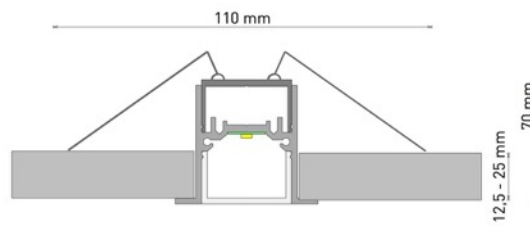

Technical specifications

lamp	LED		
voltage	24 V=		
power direct	15 W/m	20 W/m	24 W/m
splitting	100 mm		
deep of recess	70 mm		
dimensions	(B x H) 38 x 33 mm		
surface	Alu anodised	white powder-coated RAL 9016	
colour temp.	2700 K	3000 K	4000 K 5000 K
protection	IP40		

Drawing

Mounting

with tension spring

28 x 903 mm / 28 x 1353 mm / 28 x 1803mm

Accessory

- Power Supply 24 V
- connecting cable
- Dali-Dim / Switch-Dim
- 1-10 V Dim

opal cover

power	luminous flux
15W/m	1276lm/m
20W/m	1594lm/m
24W/m	1913lm/m