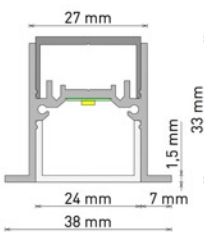

Technical specifications

lamp	LED		
voltage	24 V=		
power direct	15 W/m	20 W/m	24 W/m
splitting	100 mm		
deep of recess	70 mm		
dimensions	(B x H) 38 x 33 mm		
surface	Alu anodised	white powder-coated RAL 9016	
colour temp.	2700 K	3000 K	4000 K 5000 K
protection	IP40		

Drawing

Mounting

with tension spring

28 x 903 mm / 28 x 1353 mm / 28 x 1803mm

Accessory

- Power Supply 24 V
- connecting cable
- Dali-Dim / Switch-Dim
- 1-10 V Dim

opal cover

power	luminous flux
15W/m	1276lm/m
20W/m	1594lm/m
24W/m	1913lm/m

microprismatic cover

power	luminous flux
15W/m	830lm/m
20W/m	1038lm/m
24W/m	1245lm/m